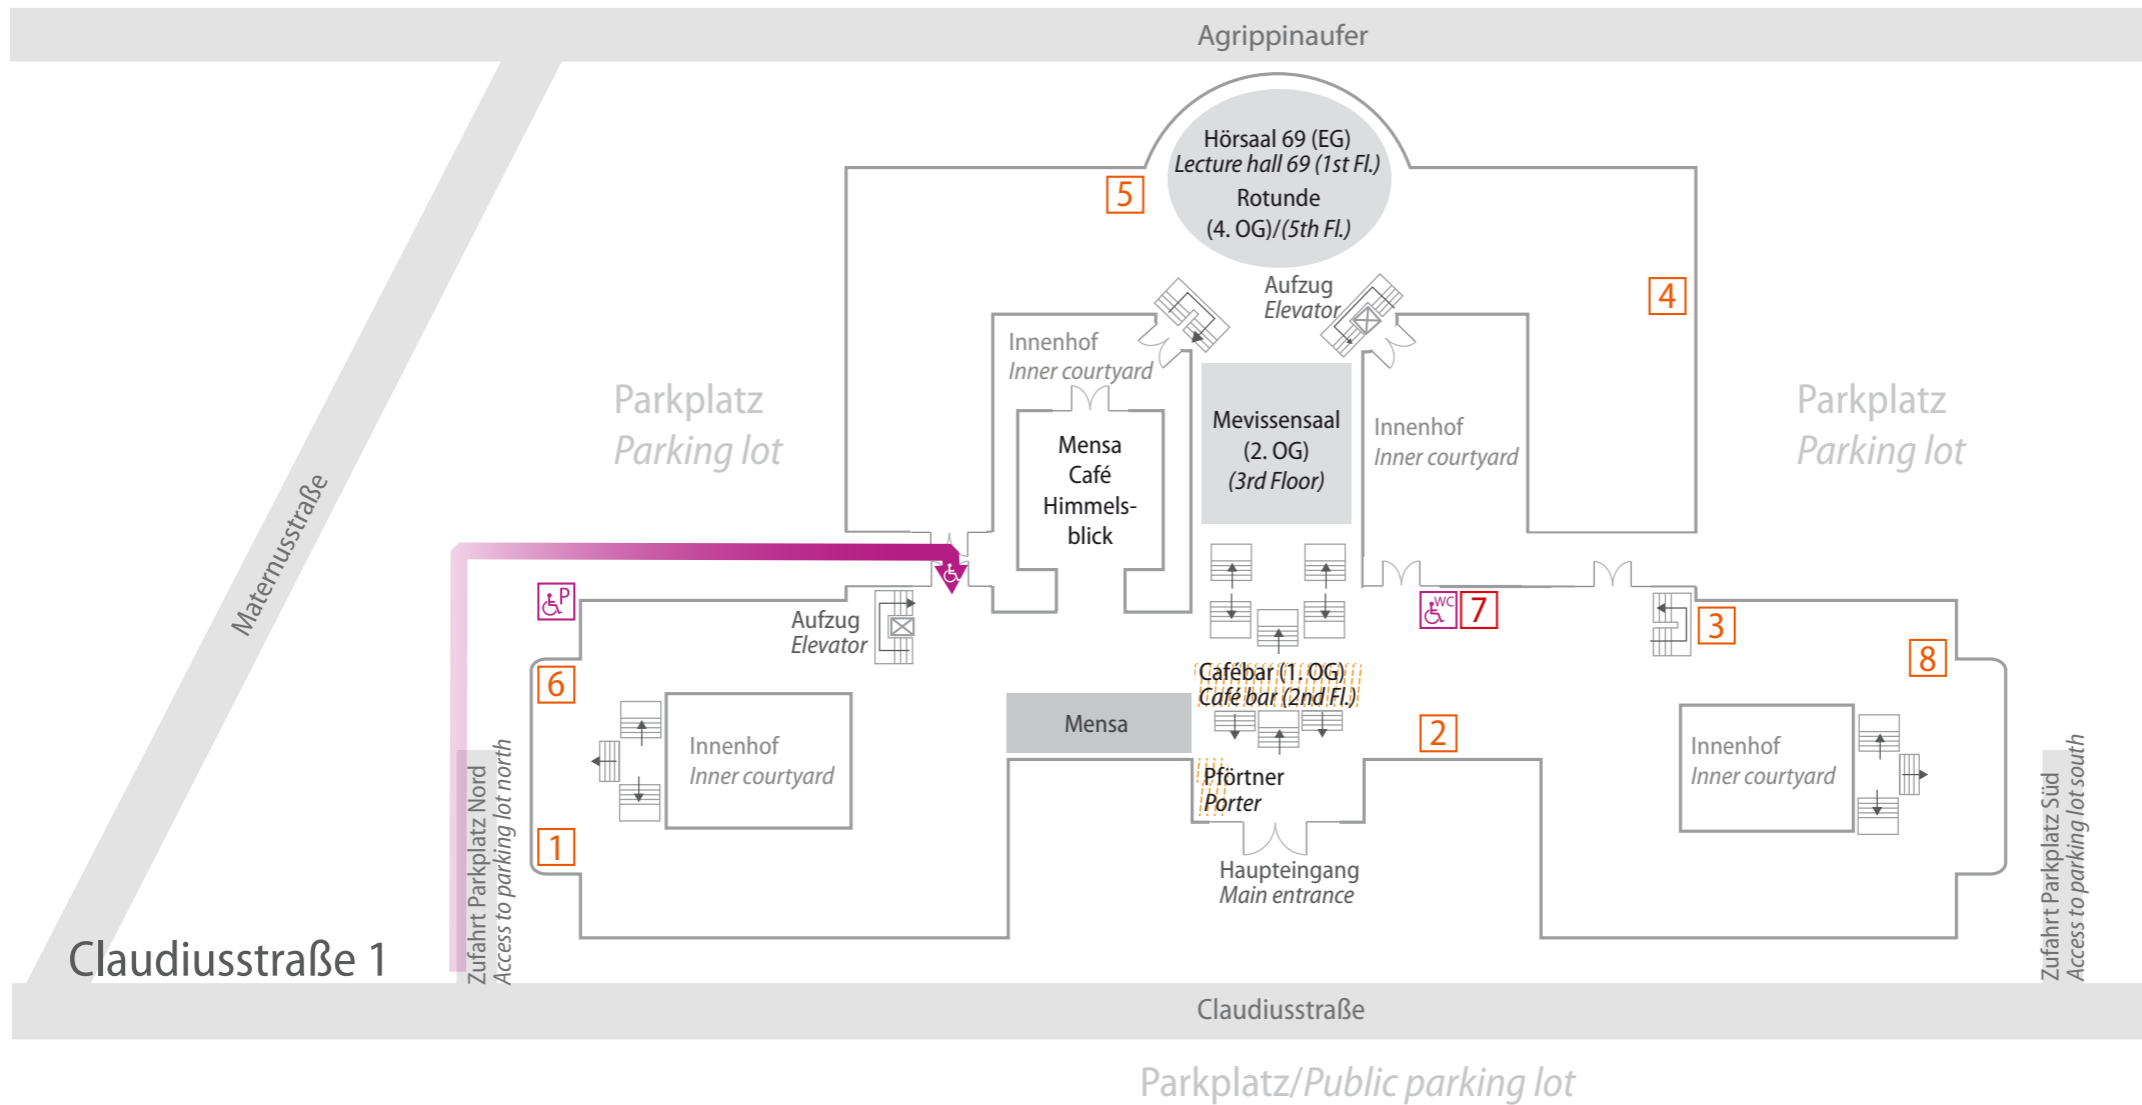

Wo finde ich was? *Where do I find what?*

Campus Südstadt, Claudiusstraße

Legende Claudiusstraße *Keys Claudiusstraße*

1	Zentrale Studienberatung Raum E1.13, Erdgeschoss <i>Central Academic Advising Office Room E1.13, 1st Floor</i>	2	Studienbüro Fakultät 01, 02, 03, 04 und CGL Räume F1.41, F1.41a, F1.41b, EG <i>Offices of Student and Examination Services, Faculties 01, 02, 03, 04 and CGL Rooms F1.41, F1.41a and F1.41b, 1st Fl.</i>	3	Referat für Internationale Angelegenheiten Raum A1.56, Erdgeschoss <i>Department of International Affairs Room A1.56, 1st Floor</i>	4	Feedback-Management Raum 4.272 1. Zwischenetage <i>Room 4.272 1st Mezzanine floor</i>	5	Wickel-, Still- u. Ruheraum D1.133, 1. Etage (Schlüssel beim Pförtner) <i>Baby-care room D1.133, 2nd Floor (Key from porter)</i>
6	Studierende mit Beeinträchtigung Raum E1.17, Erdgeschoss <i>Students with disabilities Room E1.17, 1st Floor</i>	7	Validierungsstation EG, gegenüber der Studienbüros <i>Validation station 1st Floor opposite office of Student Service</i>	8	AStA Raum 4.404, 4. Etage <i>General Students' Committee Room 4.404, 5th Floor</i>				